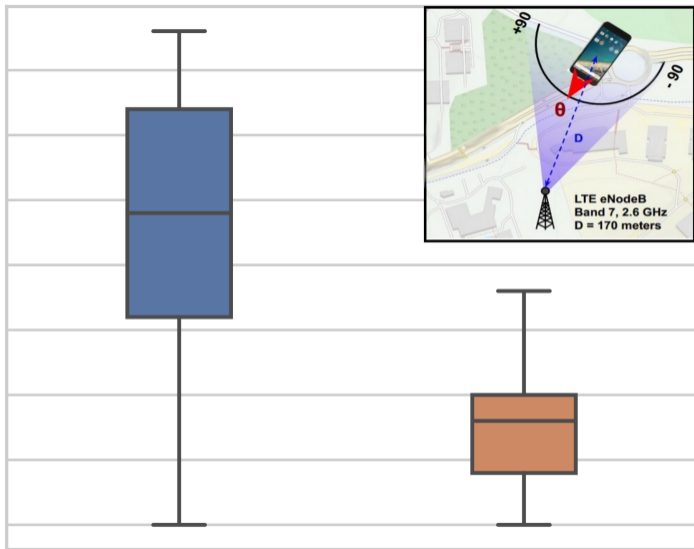

RSSI variability (dB)

17.5  
15.0  
12.5  
10.0  
7.5  
5.0  
2.5  
0.0

Controlled environment

Outdoor