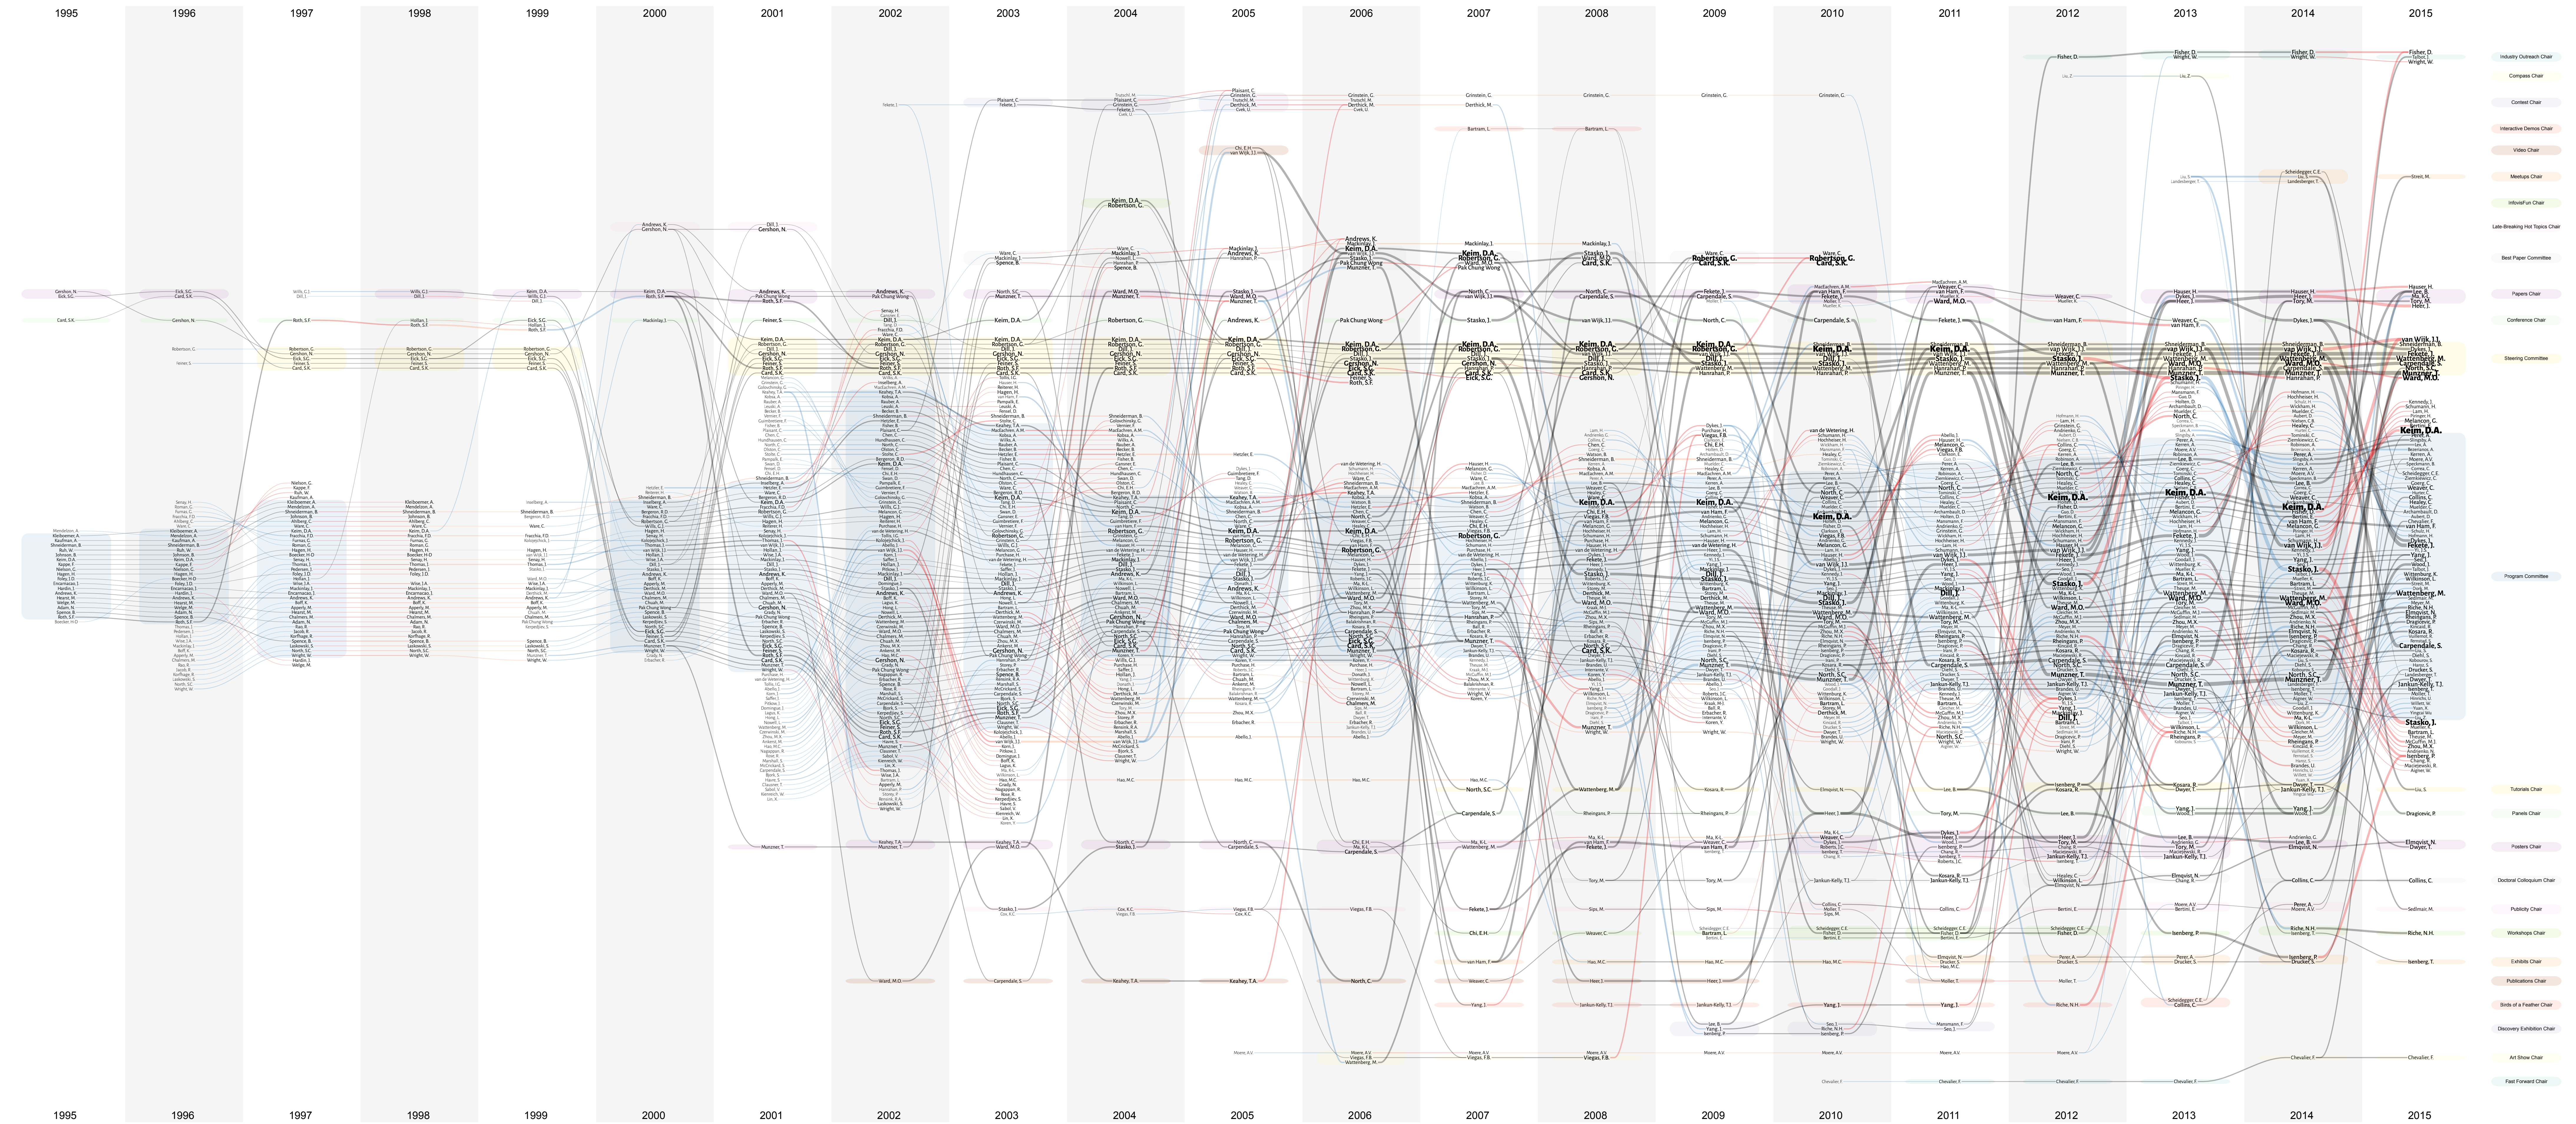

Who Rules Infovis?

Unwrapping the Conference Organization

Font-size and font-weight encode the number of roles a person has had up to the current year

Number of roles	1	4	8	16	32
Font-size	Small	Medium	Large	Very Large	Extremely Large
Font-weight	Normal	Normal	Normal	Normal	Normal

Links stroke-width encode the number of publications a person has had at Infovis up to the current year

Number of publications	0	5	10	15	20
Stroke-width	Thin	Medium	Thick	Very Thick	Extremely Thick

Links stroke-color encode the evolution of a person between two consecutive years with respect to his or her roles

Evolution	Color
No Role	Blue
At least 1 Role	Red
No Role	Green
At least 1 Role	Yellow