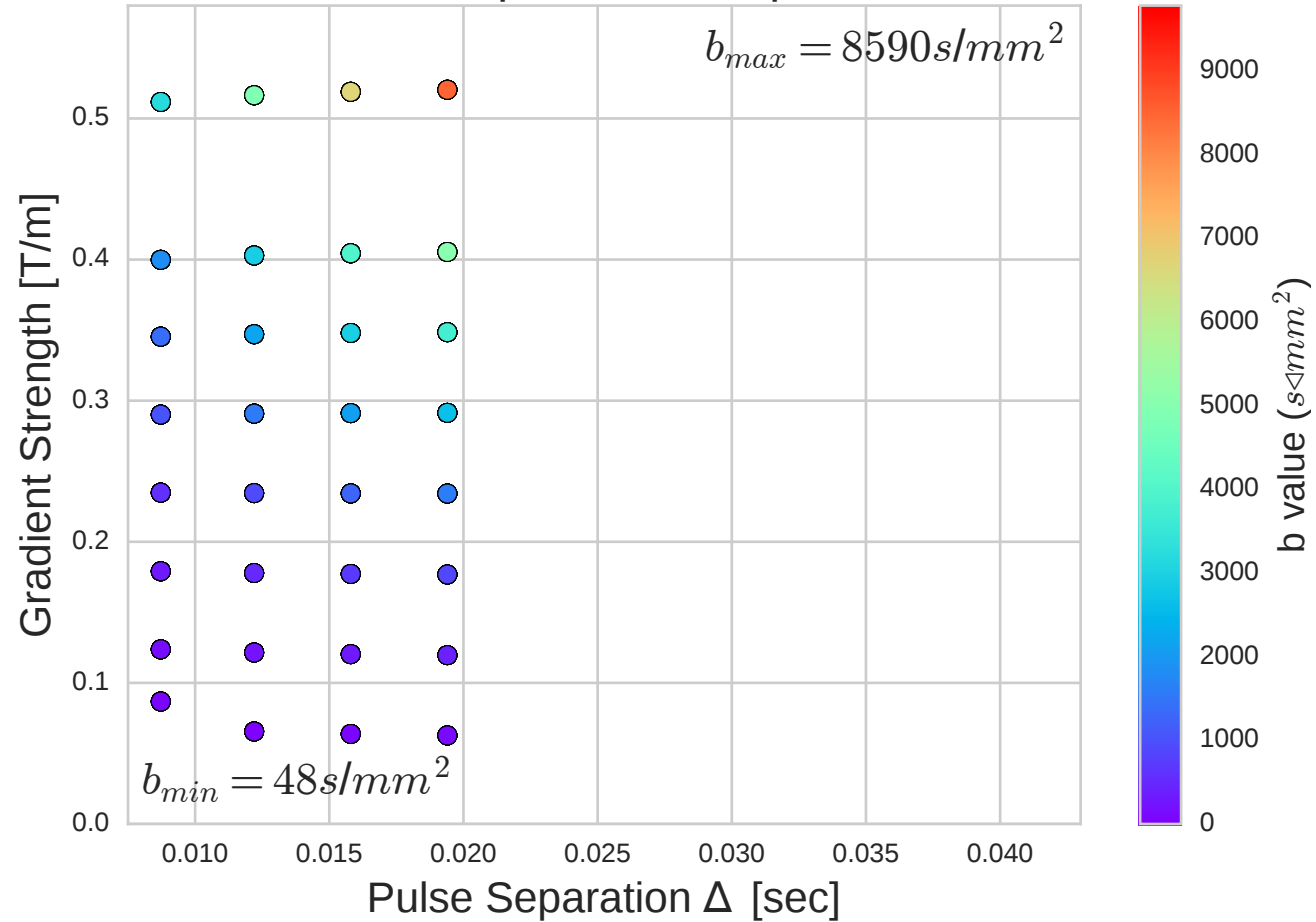

### 32 Shell Spin Echo Acquisition

### 35 Shell Stimulated Echo Acquisition