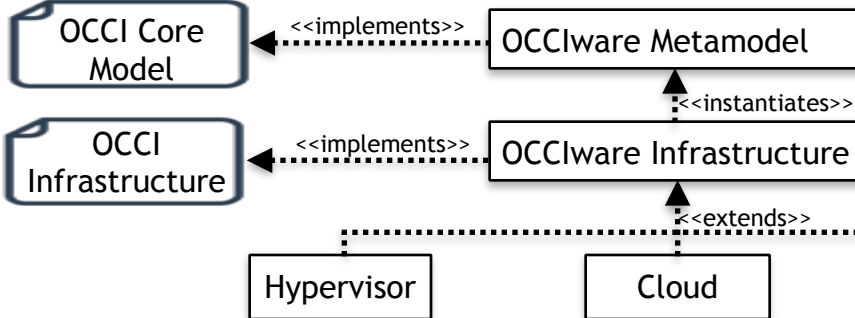

# Model-Driven Multi-Cloud Resource Management

Fawaz Paraíso, Jean Parpaillon, Philippe Merle  
Inria - France

Cloud Modeler

Cloud Modeling

Models @ Run.time

Multi-Cloud

Virtualization & Containerization

## References

- [1] P. Merle, O. Barais, J. Parpaillon, N. Plouzeau, and S. Tata. A Precise Metamodel for Open Cloud Computing Interface. IEEE 8th International Conference on Cloud Computing (CLOUD), pages 852-859. IEEE, 2015.
- [2] J. Parpaillon, P. Merle, O. Barais, M. Dutoo, and F. Paraíso. OCCIware-A Formal and Toolled Framework for Managing Everything as a Service. In Projects Showcase@ STAF'15, volume 1400, pages 18-25, 2015.