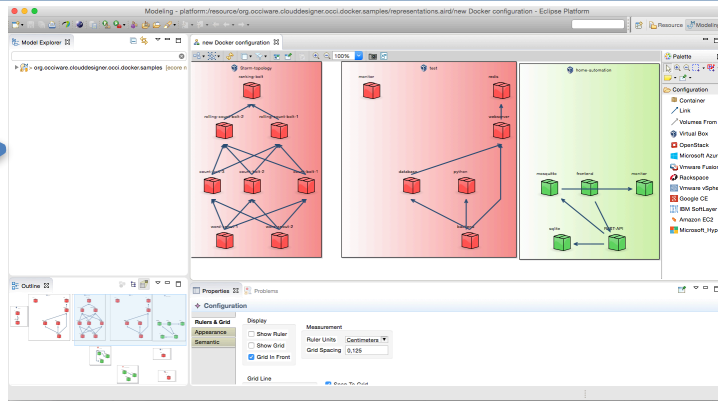

# Model-Driven Multi-Cloud Resource Management

Fawaz Paraíso, Jean Parpaillon, Philippe Merle  
Inria - France

Cloud Modeler

Cloud Modeling

Models @ Run.time

Multi-Cloud

Virtualization & Containerization

## References

- [1] P. Merle, O. Barais, J. Parpaillon, N. Plouzeau, and S. Tata. A Precise Metamodel for Open Cloud Computing Interface. IEEE 8th International Conference on Cloud Computing (CLOUD), pages 852-859. IEEE, 2015.
- [2] J. Parpaillon, P. Merle, O. Barais, M. Dutoo, and F. Paraíso. OCCIware-A Formal and Toolled Framework for Managing Everything as a Service. In Projects Showcase@ STAF'15, volume 1400, pages 18-25, 2015.