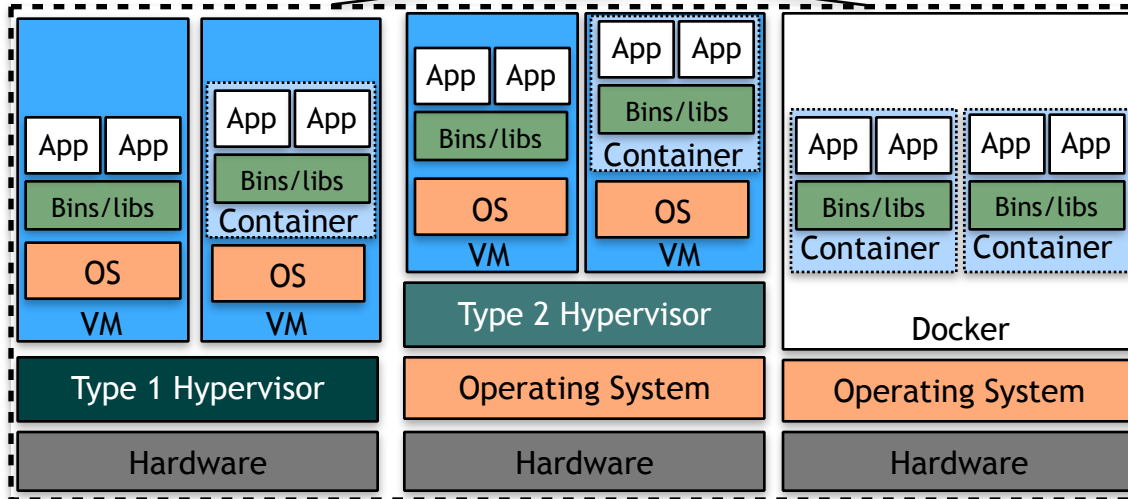

# Model-Driven Multi-Cloud Resource Management

Fawaz Paraíso, Jean Parpaillon, Philippe Merle  
Inria - France

Cloud Modeler

Cloud Modeling

Models @ Run.time

Multi-Cloud

Virtualization & Containerization

## References

- [1] P. Merle, O. Barais, J. Parpaillon, N. Plouzeau, and S. Tata. A Precise Metamodel for Open Cloud Computing Interface. IEEE 8th International Conference on Cloud Computing (CLOUD), pages 852-859. IEEE, 2015.
- [2] J. Parpaillon, P. Merle, O. Barais, M. Dutoo, and F. Paraíso. OCCIware-A Formal and Toolled Framework for Managing Everything as a Service. In Projects Showcase@ STAF'15, volume 1400, pages 18-25, 2015.